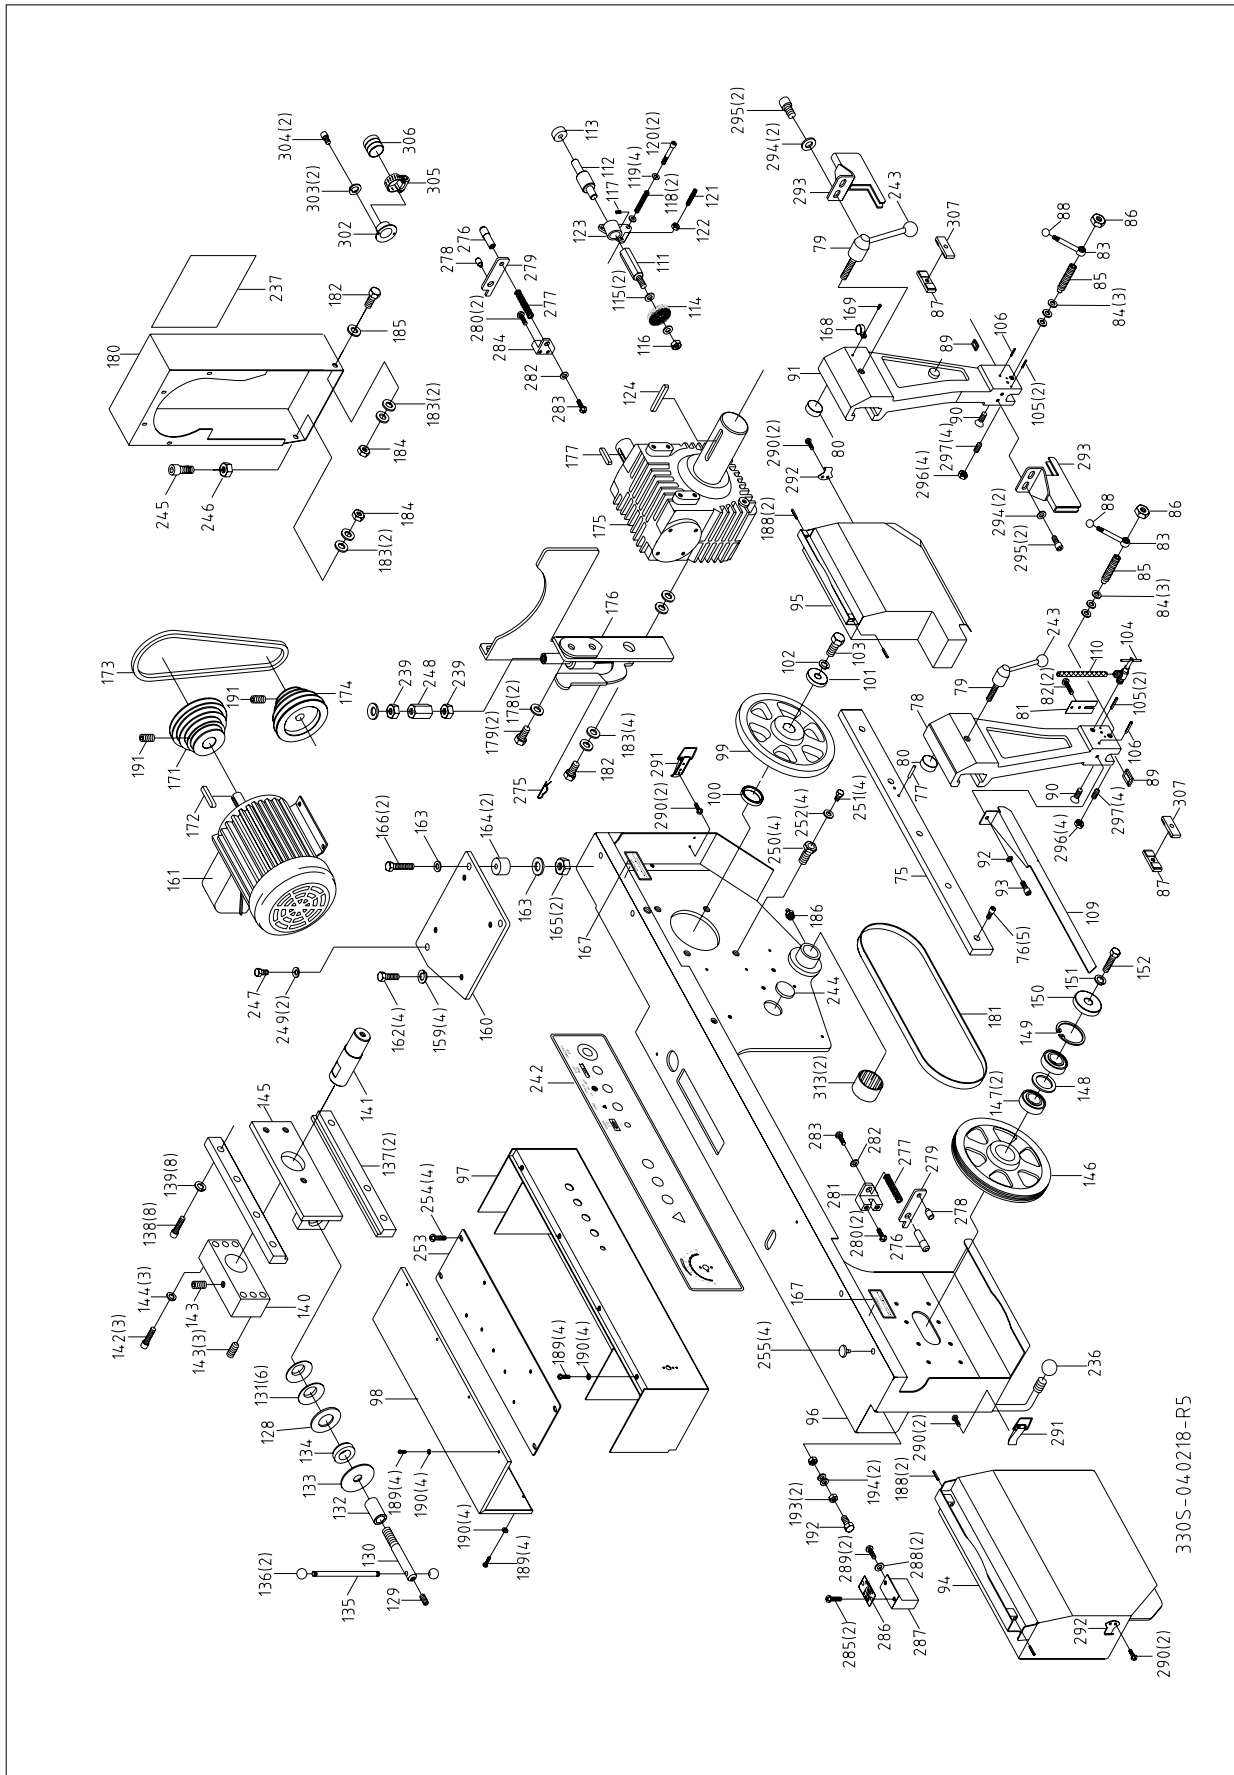

13 Parts Lists

330S-040218-R5