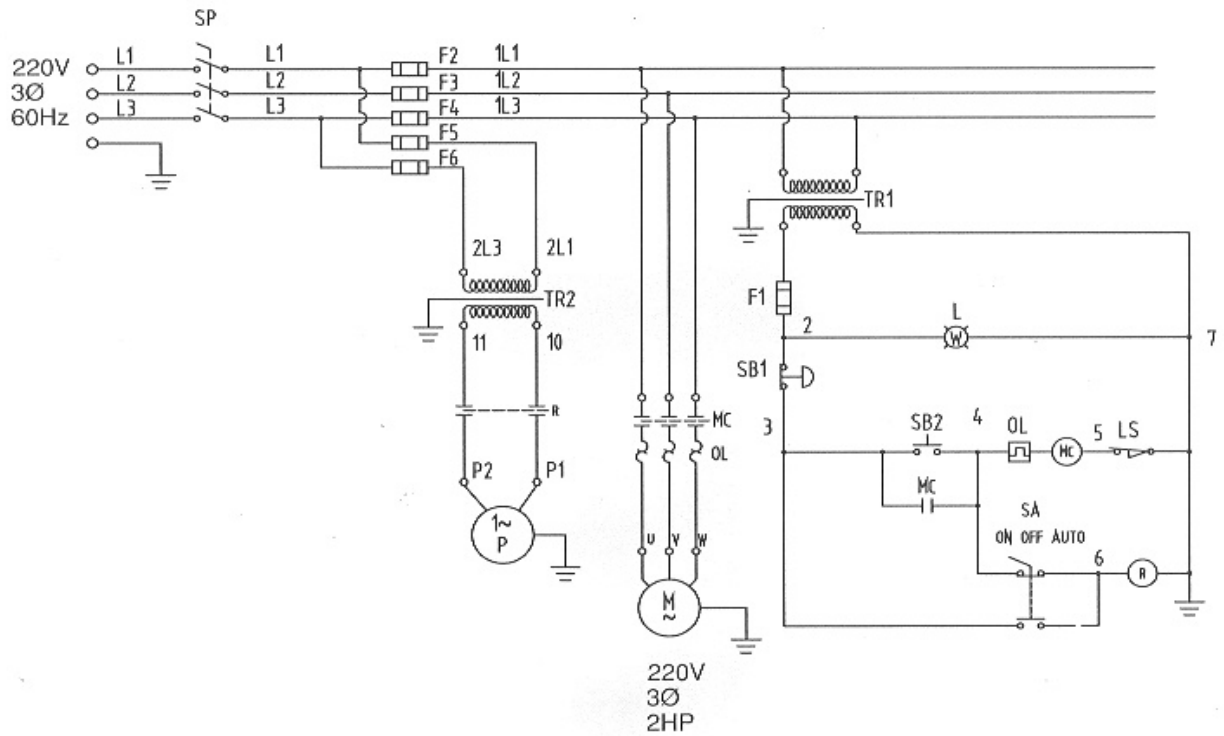

12. Circuit Diagram

330S		SCHEDULE OF ELECTRICAL EQUIPMENT		
Parts number	Item.	Designation and function	Technical data	QTY
ET1312	TR1	Trans former	CE 20VA 220V	1
ET1310	TR2	Trans former	100VA	1
ET1813	F1	Fuse FS-520	2A	1
ET1818	F2~F6	Fuse Df6-AB10X3	Df6-AB10	3
ET1110	MC	LCIK091DB7 24V	LC1K0910B7	1
ET1415	L	Light:XB7-EV61	TEXB7-EV61	1
ET1239	SB1	Emergency Stop	TEXB5-AS542	1
ET1231	SB2	Start Switch	TEXB7-EA31	1
ET1236	SA	Choice Switch	TEXB7-ED33	1
ET1622	LS	Limit Switch	AZD-1000	1
ET2009	OL	Overload Relay	LR7K	1
ET1127	R	Relay;RT424524	RT424524	1
M623TC	M	Main Motor	220V/60HZ/3Ø	1
MB110W	P	Pump		1
ET1723	SP	Power Switch		1